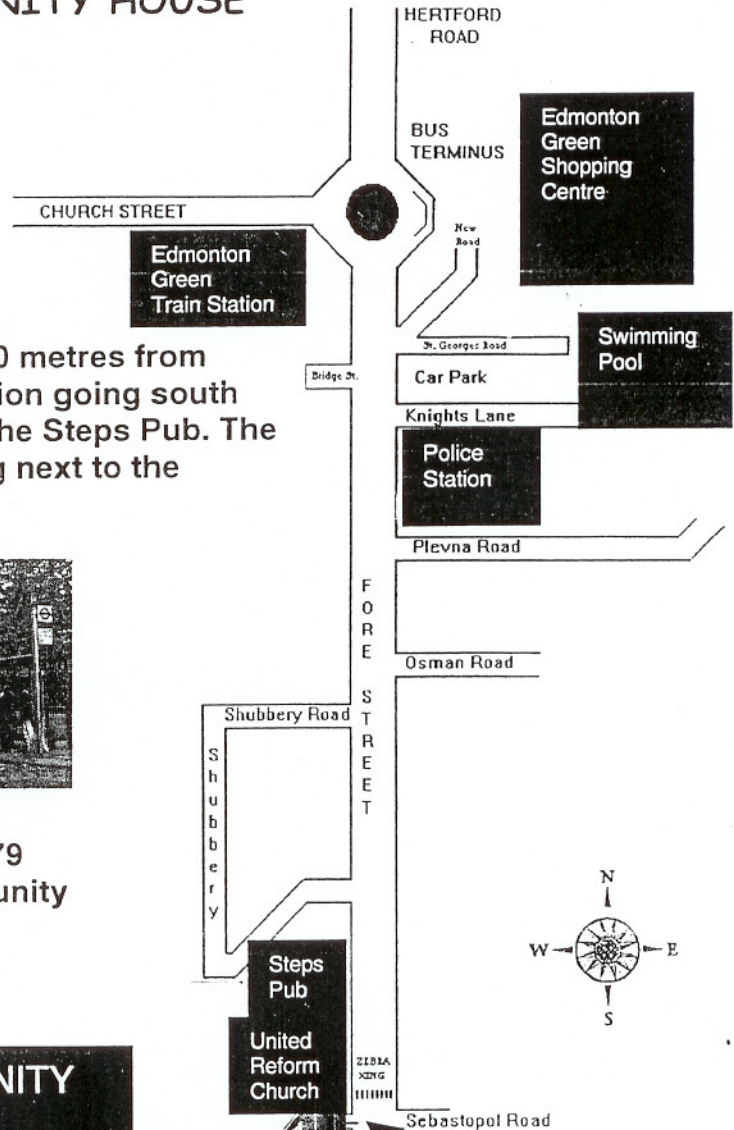

### HOW TO GET TO COMMUNITY HOUSE

COMMUNITY HOUSE is 600 metres from  
Edmonton Green train station going south  
towards Tottenham. Near the Steps Pub. The  
entrance is by the crossing next to the  
United Reform Church

**BUSES**  
102,144,149,259 & 279  
All stop near Community  
House

W6, W8 & 363

**COMMUNITY  
HOUSE**

NOT TO SCALE

The entrance to  
Community House is  
from Fore St.

*Serving Turkish Cypriots in Enfield*  
Enfield Turkish Cypriot Association  
ENFIELD KIBRISLI TÜRKLER DERNEĞİ